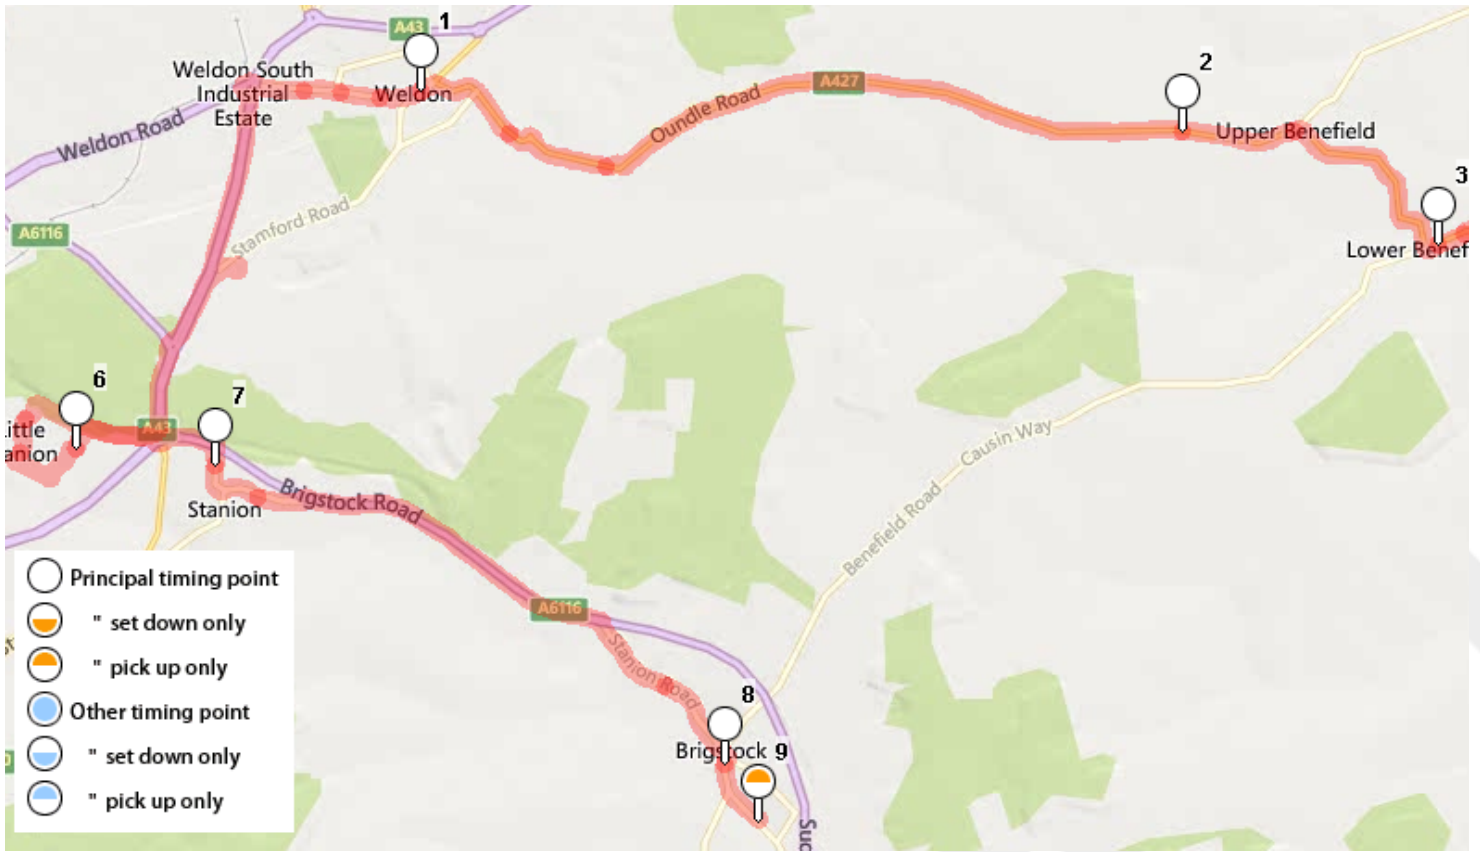

Stop List (Map Order)

Stop	Stop Code	Locality	Name	Street	Status	Activity
1	305000384K	Weldon	Weldon Church View, adj		PTP	
2	305000453W	Upper Benefield	Upper Benefield Wheatsheaf Hotel, o/s		PTP	
3	305000454GT	Lower Benefield	Lower Benefield Glapthorn Turn, opp		PTP	
4	305000269MA	Oundle	Oundle Old Town Hall, o/s		PTP	
5	300000269PW	Oundle	Prince William School, o/s		PTP	Various
6	305000339P	Stanion	Little Stanion Primary School, o/s		PTP	
7	305000339GD	Stanion	Grays Drive, opp		PTP	
8	305000042GD	Brigstock	Green Dragon PH, o/s		PTP	
9	305000042SO	Brigstock	Sandlands Avenue, nr		PTP	Set down only

DRAFT

Stop List (Map Order)

Stop	Stop Code	Locality	Name	Street	Status	Activity
1	305000384KA	Weldon	Weldon Church View, opp		PTP	
2	305000453UT	Upper Benefield	Upper Benefield Coronation Crescent, opp		PTP	
3	305000454P	Lower Benefield	Lower Benefield Phone Box, adj		PTP	
4	305000269NS	Oundle	Oundle New Street, os		PTP	
5	300000269PW	Oundle	Prince William School, o/s		PTP	Various
6	305000339P	Stanion	Little Stanion Primary School, o/s		PTP	
7	3050000339G	Stanion	Grays Drive, adj		PTP	
8	305000042GR	Brigstock	Green Dragon PH, opp		PTP	
9	305000042SU	Brigstock	Sandlands Avenue, opp		PTP	Pickup only