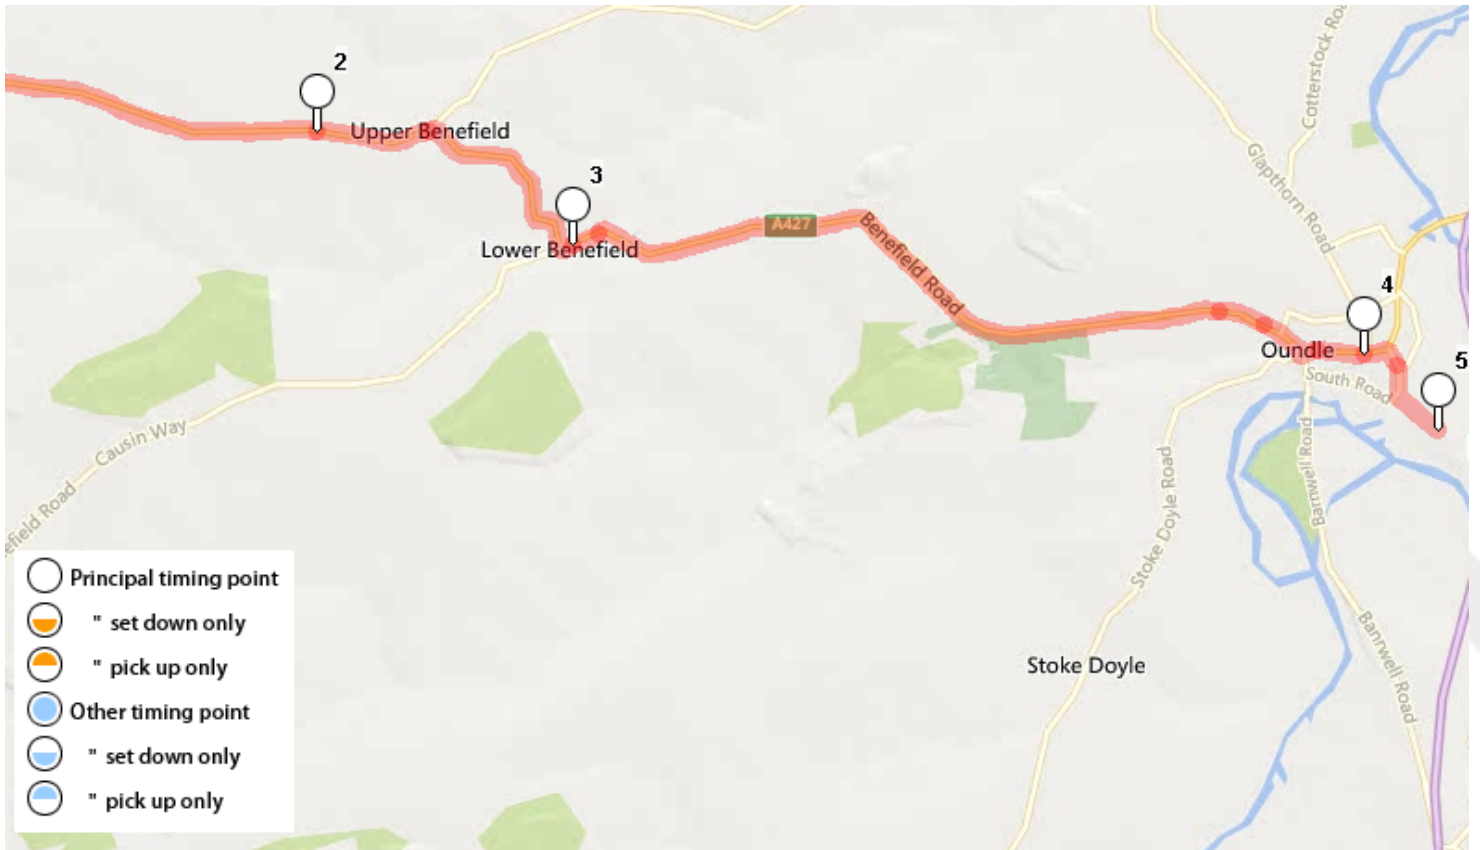

Stop List (Map Order)

Stop	Stop Code	Locality	Name	Street	Status	Activity
1	305000384K	Weldon	Weldon Church View, adj		PTP	
2	305000453W	Upper Benefield	Upper Benefield Wheatsheaf Hotel, o/s		PTP	
3	305000454GT	Lower Benefield	Lower Benefield Glapthorn Turn, opp		PTP	
4	305000269MA	Oundle	Oundle Old Town Hall, o/s		PTP	
5	300000269PW	Oundle	Prince William School, o/s		PTP	Various
6	305000339P	Stanion	Little Stanion Primary School, o/s		PTP	
7	305000339GD	Stanion	Grays Drive, opp		PTP	
8	305000042GD	Brigstock	Green Dragon PH, o/s		PTP	
9	305000042SO	Brigstock	Sandlands Avenue, nr		PTP	Set down only

DRAFT

Stop List (Map Order)

Stop	Stop Code	Locality	Name	Street	Status	Activity
1	305000384KA	Weldon	Weldon Church View, opp		PTP	
2	305000453UT	Upper Benefield	Upper Benefield Coronation Crescent, opp		PTP	
3	305000454P	Lower Benefield	Lower Benefield Phone Box, adj		PTP	
4	305000269NS	Oundle	Oundle New Street, os		PTP	
5	300000269PW	Oundle	Prince William School, o/s		PTP	Various
6	305000339P	Stanion	Little Stanion Primary School, o/s		PTP	
7	3050000339G	Stanion	Grays Drive, adj		PTP	
8	305000042GR	Brigstock	Green Dragon PH, opp		PTP	
9	305000042SU	Brigstock	Sandlands Avenue, opp		PTP	Pickup only